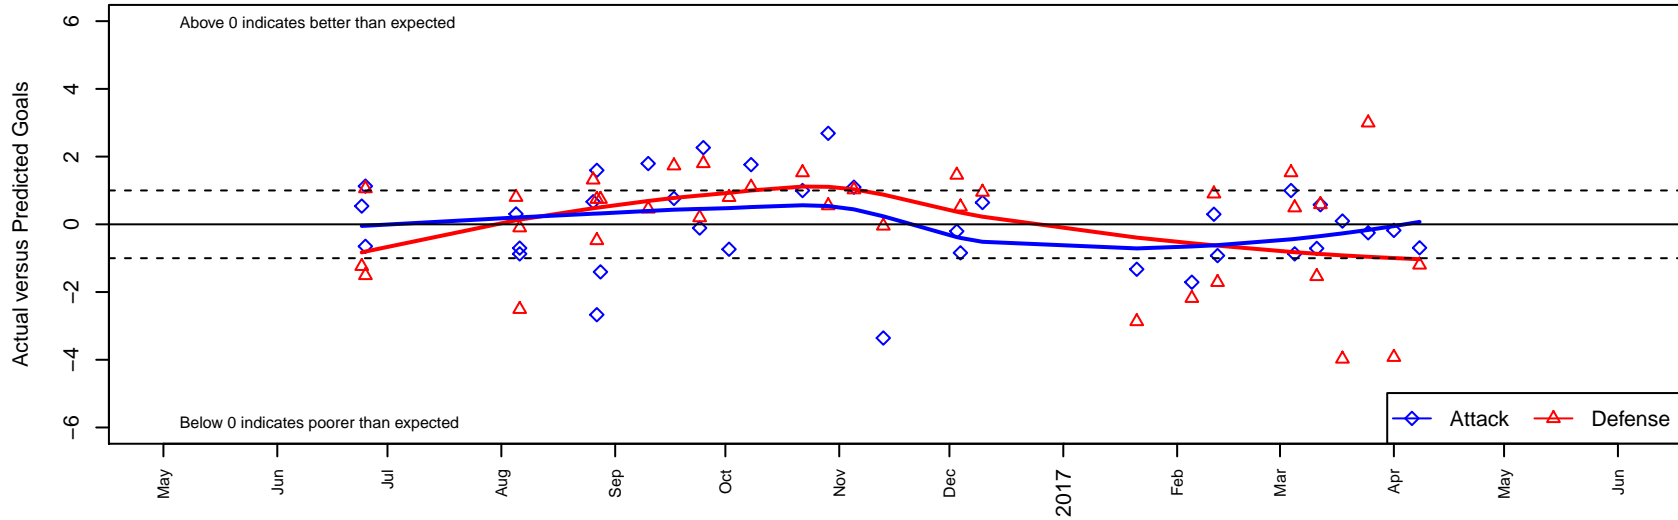

# WPFC Navy B03

Washington Premier FC  
 Tacoma, WA  
 B03 total strength=1008  
 attack=3.69 defense=1.14  
 fall league = RCL B03 Div 5  
 spr league = Win RCL B03 Div 4

alt names used:  
 WPFC B03 Navy  
 WPFC B03 Navy C  
 WPFC B03 Navy  
 WASHINGTON PREMIER FOOTBALL B03 NA  
 WPFC B03 Navy C  
 WPFC B03 Navy C

Venues played:  
 2016 Rainier Challenge Copa U14  
 2016 WA Rush Cup B03 Silver U14  
 2016 River Jam Samba U14  
 2016 RCL B03 Div 5  
 2016 Win RCL B03 Div 4  
 2016 WYS Presidents Cup B03 Division 2

**WPFC Navy B03**  
 Dots are actual minus expected GF (blue circles) and GA (red triangles).  
 Blue line is smoothed change in attack strength. Red is smoothed change in defense strength.

**attack and defense variance (black dot)  
relative to other teams  
and top 10 in region**