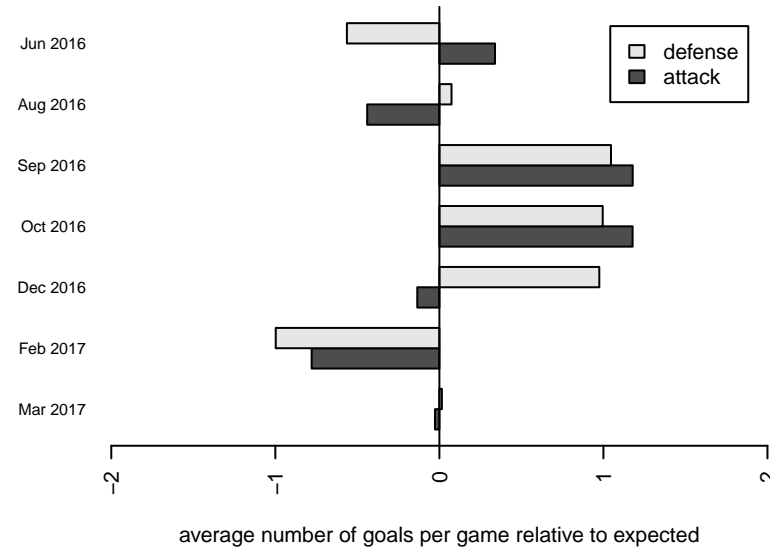

Performance relative to 13 month average