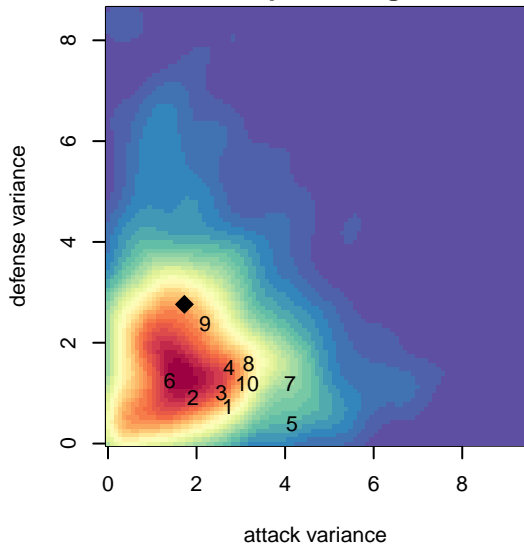

# WPFC Navy B03

Washington Premier FC  
 Tacoma, WA  
 B03 total strength=1008  
 attack=3.69 defense=1.14  
 fall league = RCL B03 Div 5  
 spr league = Win RCL B03 Div 4

alt names used:  
 WPFC B03 Navy  
 WPFC B03 Navy C  
 WPFC B03 Navy  
 WASHINGTON PREMIER FOOTBALL B03 NA  
 WPFC B03 Navy C  
 WPFC B03 Navy C

**WPFC Navy B03**  
 Dots are actual minus expected GF (blue circles) and GA (red triangles).  
 Blue line is smoothed change in attack strength. Red is smoothed change in defense strength.

**attack and defense variance (black dot)  
relative to other teams  
and top 10 in region**