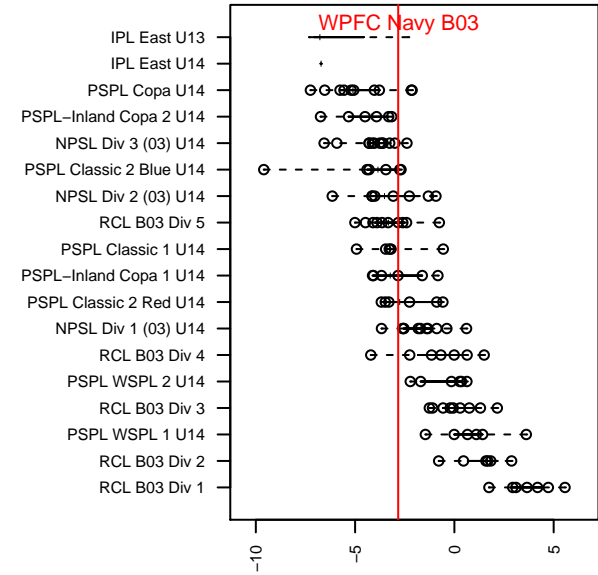

**attack and defense rating
relative to others at age
and all opponents in last 13 months**