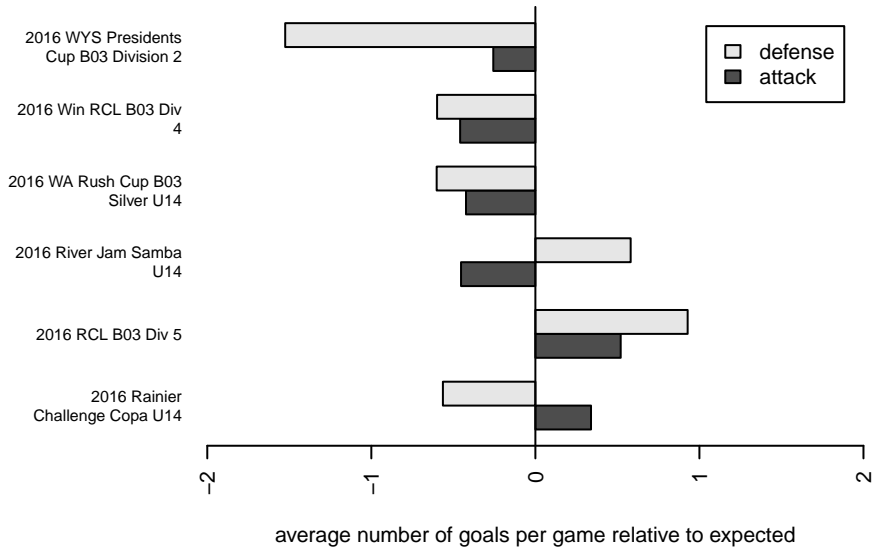

Performance relative to 13 month average